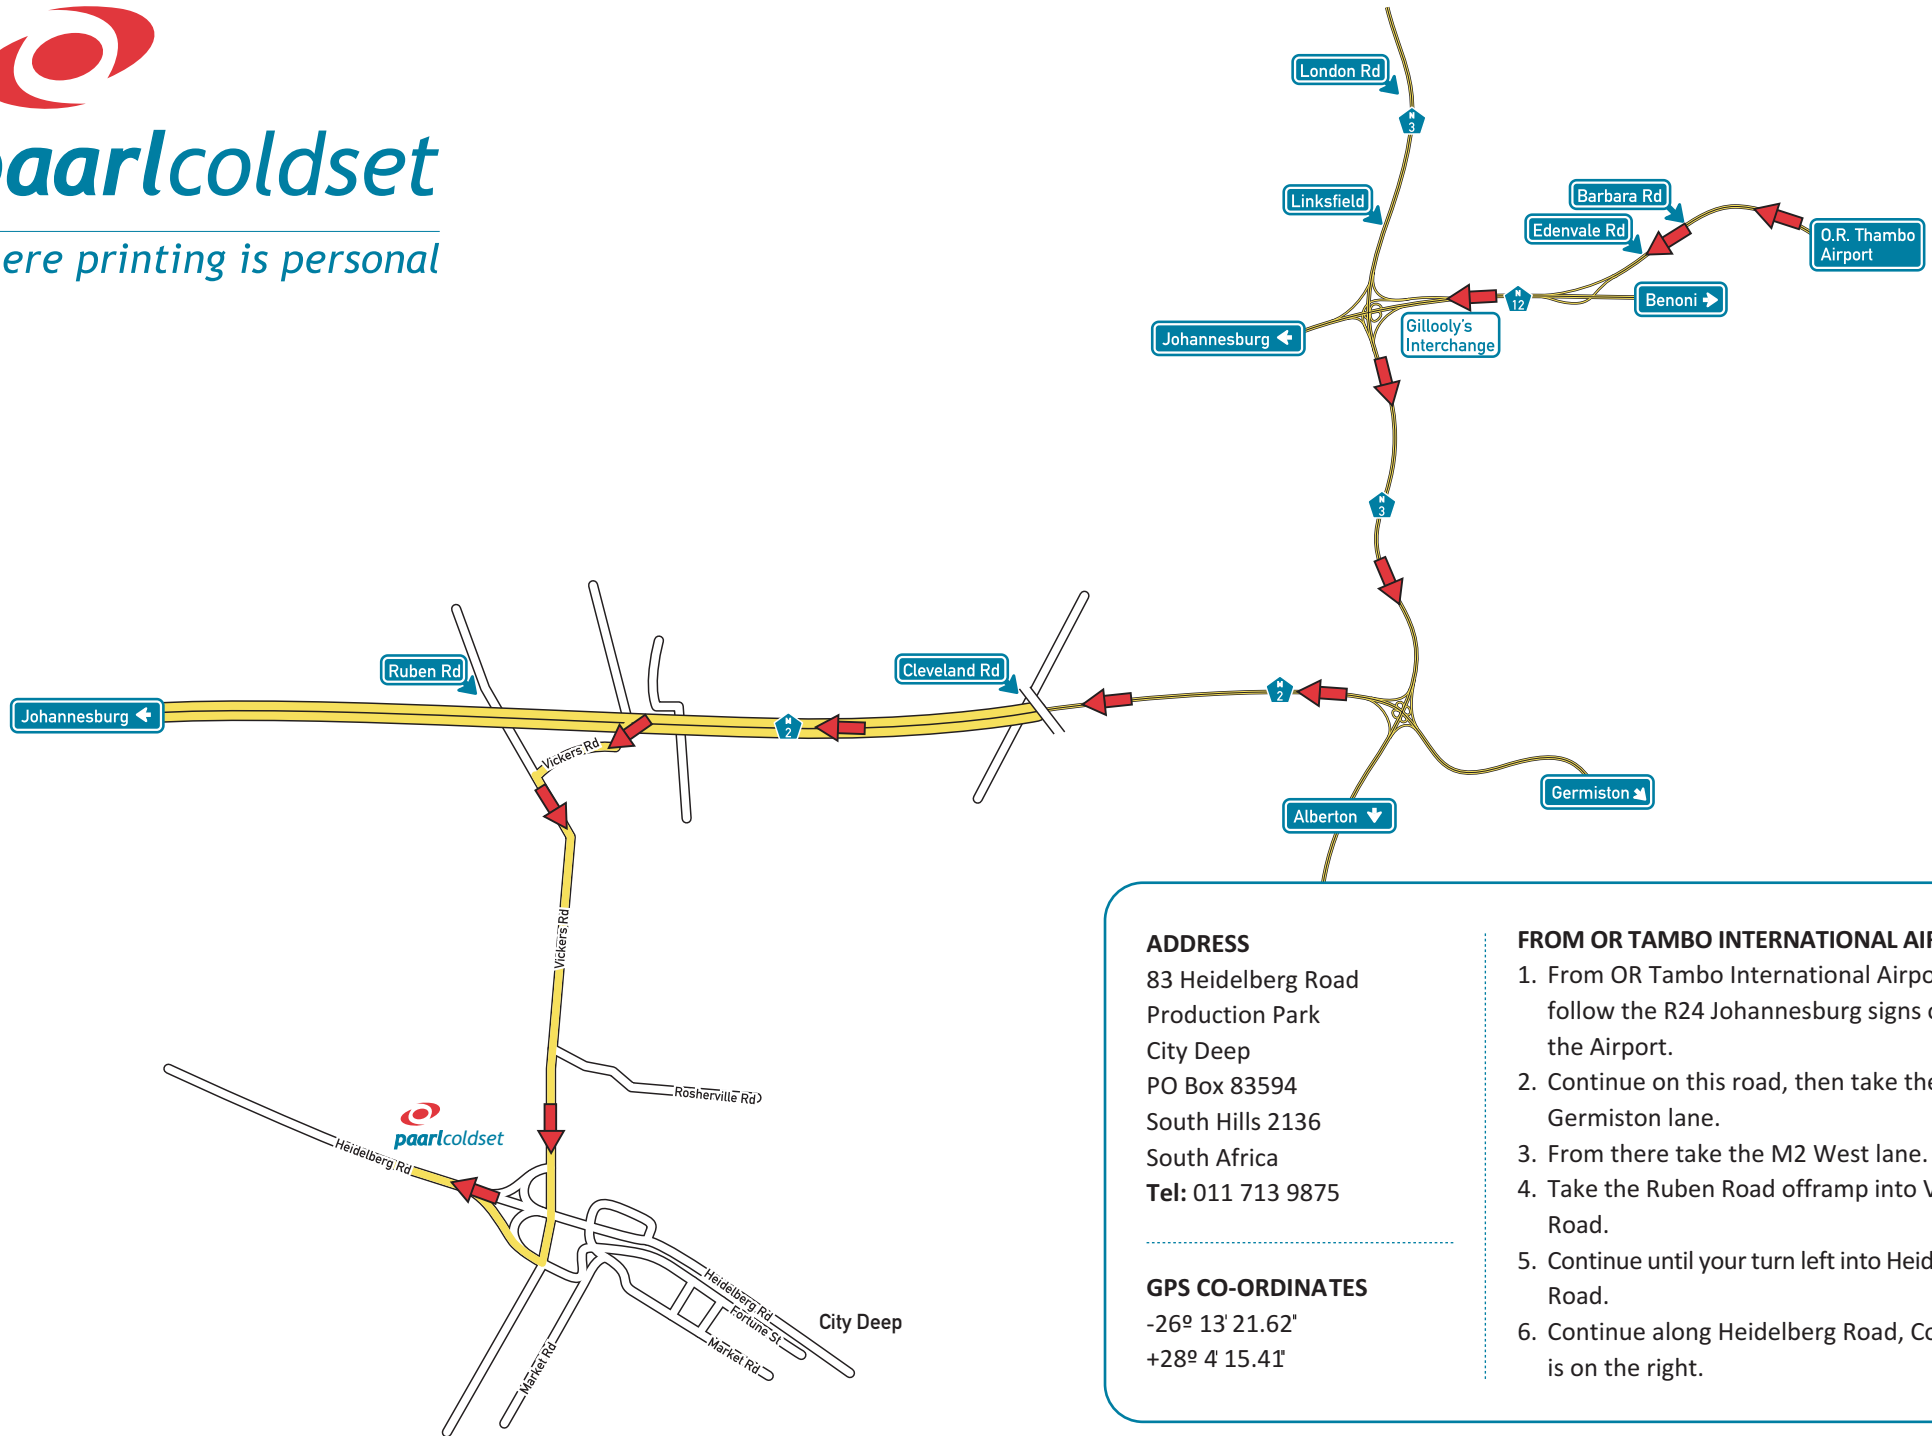

paarlcoldset

where printing is personal

ADDRESS

83 Heidelberg Road
Production Park
City Deep
PO Box 83594
South Hills 2136
South Africa
Tel: 011 713 9875

GPS CO-ORDINATES

-26° 13' 21.62"
+28° 4' 15.41"

FROM OR TAMBO INTERNATIONAL AIRPORT

1. From OR Tambo International Airport, follow the R24 Johannesburg signs out of the Airport.
2. Continue on this road, then take the N3 Germiston lane.
3. From there take the M2 West lane.
4. Take the Ruben Road offramp into Vickers Road.
5. Continue until your turn left into Heidelberg Road.
6. Continue along Heidelberg Road, Coldset is on the right.